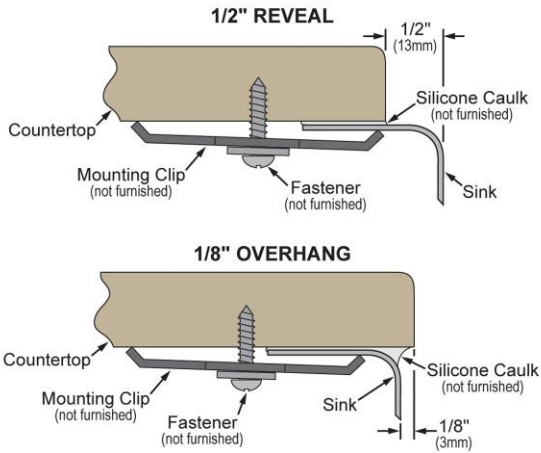

Installation Type:	Undermount
Material:	304 Stainless Steel
Finish:	Lustrous Satin
Gauge:	18
Sound Deadening:	Sides and Bottom pads
Number of Bowls:	1
Sink Dimensions:	14" x 14" x 6-3/8"
Bowl 1 Dimensions:	11-1/2" x 11-1/2" x 6-3/8"
Drain Size:	2" (51mm)
Drain Location:	Rear Right
Minimum Cabinet Size:	18"
Mounting Hardware:	Undermount brackets sold separately
Template Included:	Yes
Cutout Template #:	1000001470

Product Compliance: ASME A112.19.3/CSA B45.4
Buy American Act

Hole Drilling Configurations:

Installation Profile:

Designed to affix to the underside of any solid surface countertop.

Sinks are listed by IAPMO® as meeting the applicable requirements of the Uniform Plumbing Code®, International Plumbing Code®, and National Plumbing Code of Canada.