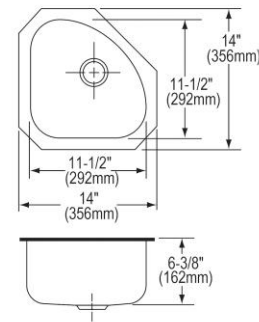

PART: _____ QTY: _____
PROJECT: _____
CONTACT: _____
DATE: _____
NOTES: _____
APPROVAL: _____

In keeping with our policy of continuing product improvement, Elkay reserves the right to change product specifications without notice. Please visit [elkay.com](#) for the most current version of Elkay product specification sheets. This specification describes an Elkay product with design, quality, and functional benefits to the user. When making a comparison of other producers' offerings, be certain these features are not overlooked.